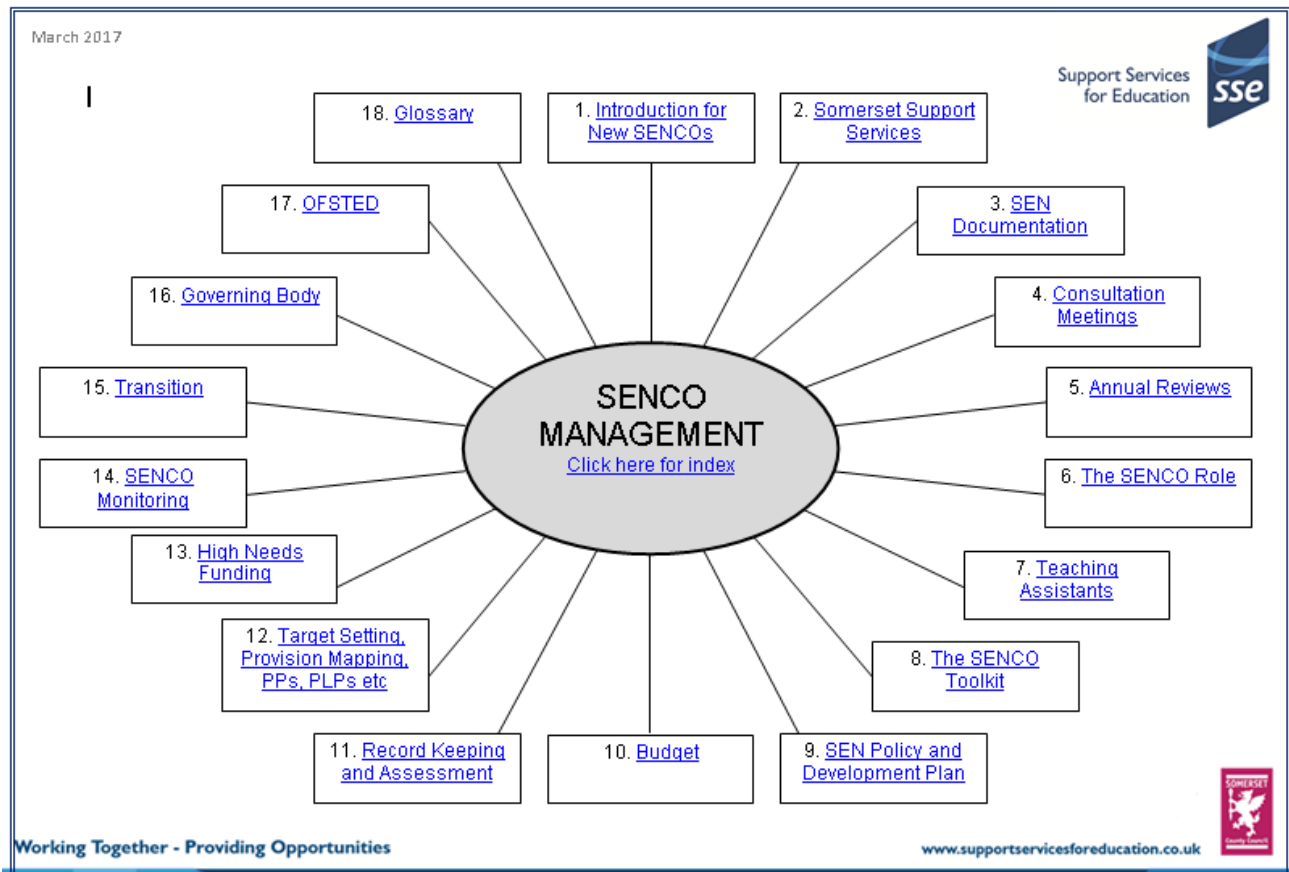

New and updated SENCO Management File

The SENCO Management File is your 'one stop shop' for all key documents and information to support you in your role as SENCO and includes numerous example templates and forms that you can adopt or amend to suit your school.

To access the SENCO Management File simply:

- ⇒ Go to the SSE website: www.supportservicesforeducation.co.uk and log in
- ⇒ Select **Communication**
- ⇒ Select **Resources**
- ⇒ Select **Learning Support Services**
- ⇒ Select **Policy and Practice Resources**
- ⇒ Select **SENCO Management File 070317**